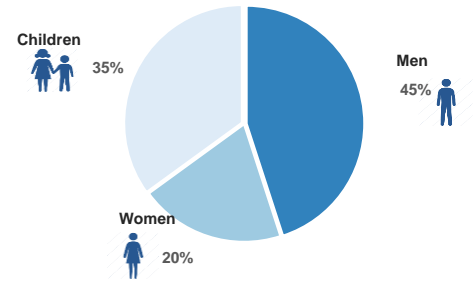

Demographic breakdown in Vathy Reception and Identification Centre - 06 Sep 2017