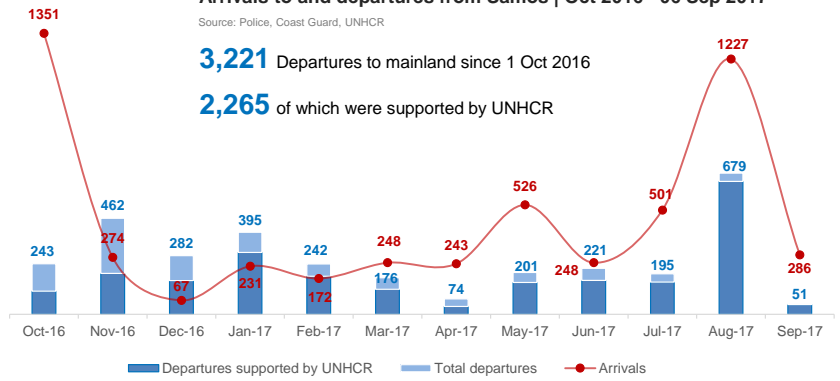

Arrivals to and departures from Samos | Oct 2016 - 06 Sep 2017

Source: Police, Coast Guard, UNHCR

3,221 Departures to mainland since 1 Oct 2016
2,265 of which were supported by UNHCR