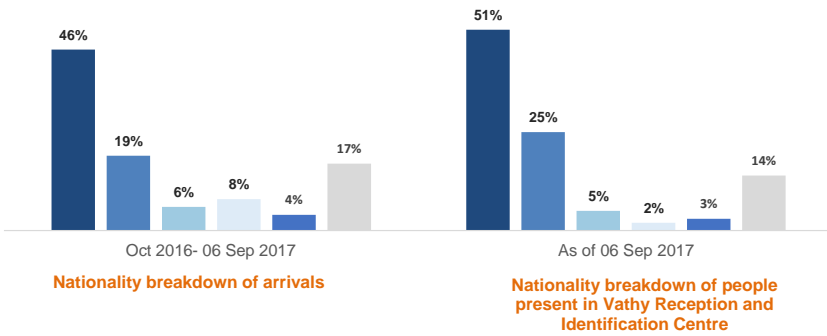

Top nationalities Samos

■ Syria ■ Iraq ■ Afghanistan ■ Algeria ■ Iran ■ Other