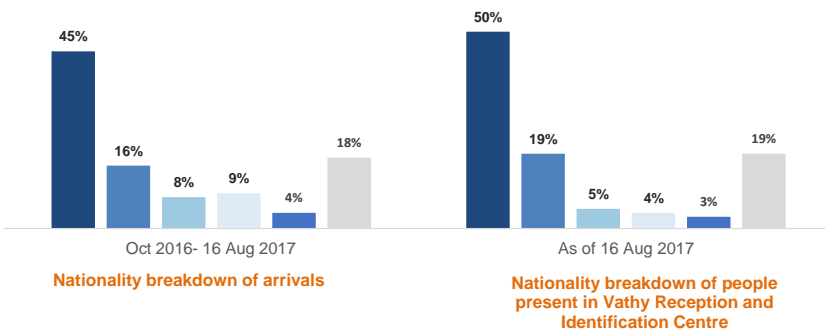

Arrivals to and departures from Samos | Oct 2016 - 16 Aug 2017

Source: Police, Coast Guard, UNHCR

2,687 Departures to mainland since 1 Oct 2016
1,749 of which were supported by UNHCR

Top nationalities Samos

■ Syria ■ Iraq ■ Afghanistan ■ Algeria ■ Iran ■ Other

Demographic breakdown in Vathy Reception and Identification Centre - 16 Aug 2017

Estimated daily arrivals, weekly average and presence

* On 22 Feb-17 and 30 Sep-16 presence figures were readjusted following a mapping exercise.