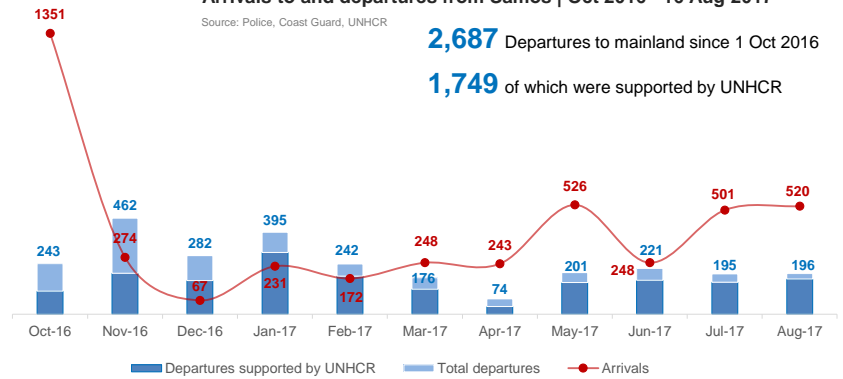

Departures to mainland since 1 Oct 2016: 2,687
Source: Coast Guard

Unaccompanied or Separated Children in Vathy Reception and Identification Centre: 62
Source: UNHCR

Unaccompanied or Separated Children in shelters: 15
Source: UNHCR

Readmissions under the EU-Turkey Statement since 20 March 2016: 154
Source: Police

Estimated # of arrivals during the last seven days

Source: Police, Coast Guard

10/08/2017	▲	0
11/08/2017	▲	0
12/08/2017	▲	0
13/08/2017	▲	0
14/08/2017	▲	0
15/08/2017	▲	59
16/08/2017	▼	0

Arrivals to and departures from Samos | Oct 2016 - 16 Aug 2017

Source: Police, Coast Guard, UNHCR

2,687 Departures to mainland since 1 Oct 2016
1,749 of which were supported by UNHCR

Top nationalities Samos