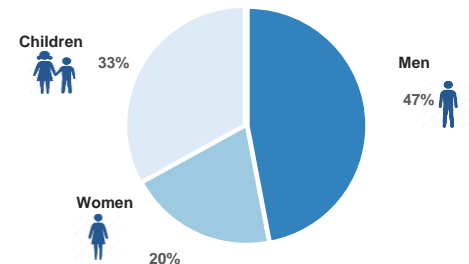

Arrivals to and departures from Samos | Oct 2016 - 16 Aug 2017

Source: Police, Coast Guard, UNHCR

2,687 Departures to mainland since 1 Oct 2016
1,749 of which were supported by UNHCR

Top nationalities Samos

■ Syria ■ Iraq ■ Afghanistan ■ Algeria ■ Iran ■ Other

Demographic breakdown in Vathy Reception and Identification Centre - 16 Aug 2017

Estimated daily arrivals, weekly average and presence

* On 22 Feb-17 and 30 Sep-16 presence figures were readjusted following a mapping exercise.