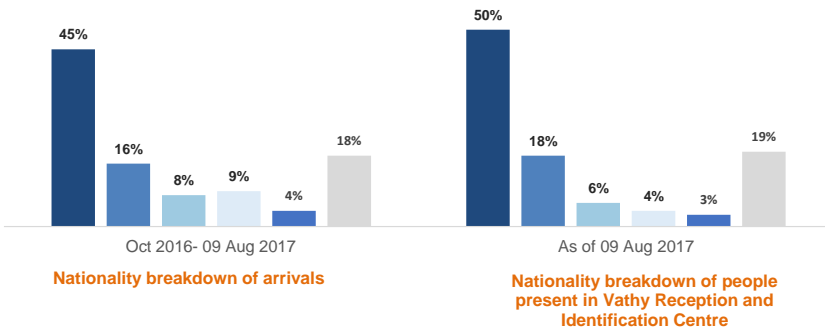

Top nationalities Samos

Legend: Syria, Iraq, Afghanistan, Algeria, Iran, Other