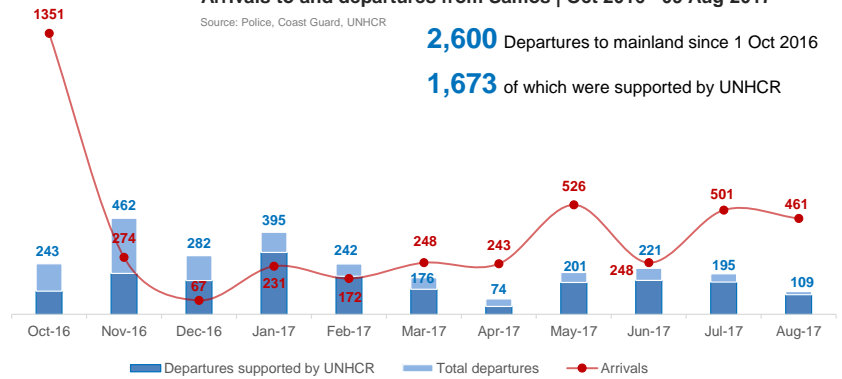

Arrivals to and departures from Samos | Oct 2016 - 09 Aug 2017

Source: Police, Coast Guard, UNHCR

2,600 Departures to mainland since 1 Oct 2016
1,673 of which were supported by UNHCR