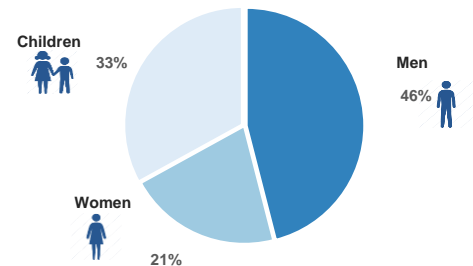

Demographic breakdown in Vathy Reception and Identification Centre - 09 Aug 2017