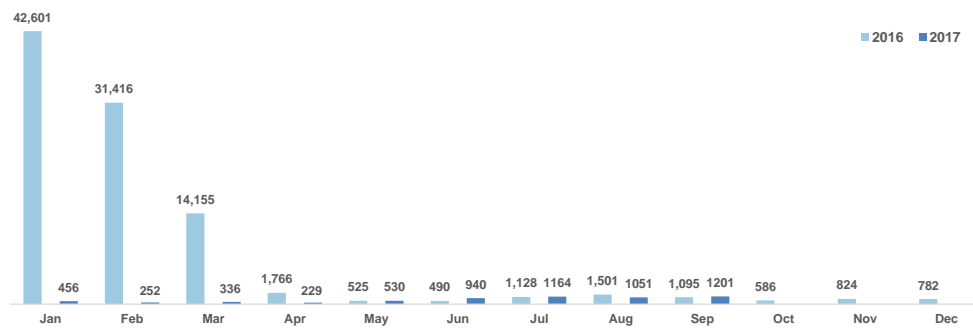

Arrivals per month