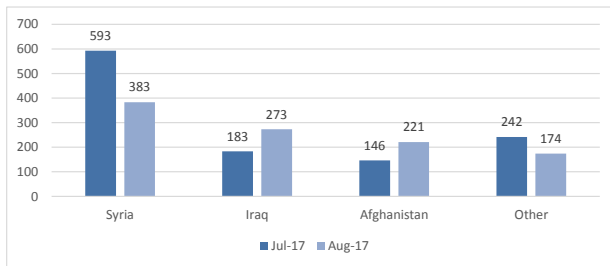

Top nationalities of arrivals in Lesvos

Source: Hellenic Police. Partial Data