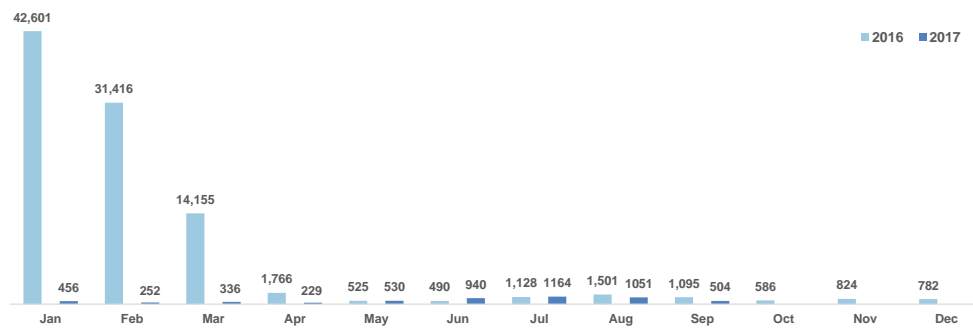

Arrivals per month