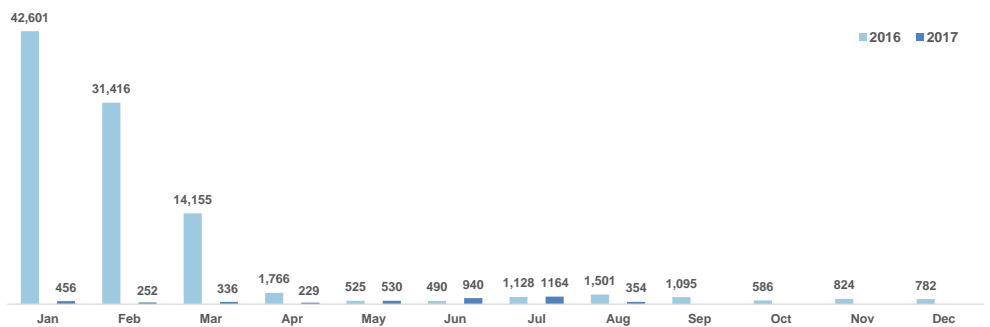

Total arrivals in Lesvos (Jan - 15 Aug 2017): **4,261**

Total arrivals in Lesvos during Aug 2017: **354**

Average daily arrivals during Aug 2017: **24**

% of arrivals in Lesvos compared to total (2017): **34%**

Estimated residual population staying on sites on the island: **4,791**

Estimated departures to Mainland: **0**

Total arrivals in Lesvos during 2016: **91,506**

Estimated # of arrivals during the last seven days

(Based on arrivals figures as provided by authorities)

9/08/2017	▲	26
10/08/2017	▼	0
11/08/2017	▲	23
12/08/2017	▲	59
13/08/2017	▼	0
14/08/2017	▲	141
15/08/2017	▼	6

Arrivals per month

Top nationalities of arrivals in Lesvos