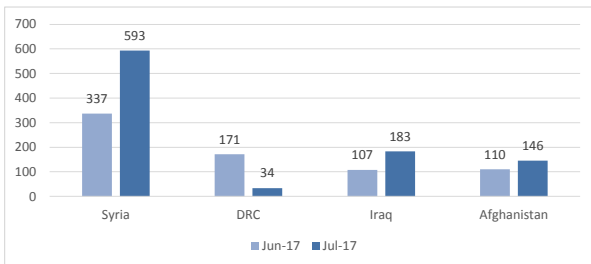

Total arrivals in Lesvos (Jan - 15 Aug 2017): **4,261**

Total arrivals in Lesvos during Aug 2017: **354**

Average daily arrivals during Aug 2017: **24**

% of arrivals in Lesvos compared to total (2017): **34%**

Estimated residual population staying on sites on the island: **4,791**

Estimated departures to Mainland: **0**

Total arrivals in Lesvos during 2016: **91,506**

Estimated # of arrivals during the last seven days

(Based on arrivals figures as provided by authorities)

9/08/2017	▲	26
10/08/2017	▼	0
11/08/2017	▲	23
12/08/2017	▲	59
13/08/2017	▼	0
14/08/2017	▲	141
15/08/2017	▼	6

Arrivals per month

Top nationalities of arrivals in Lesvos